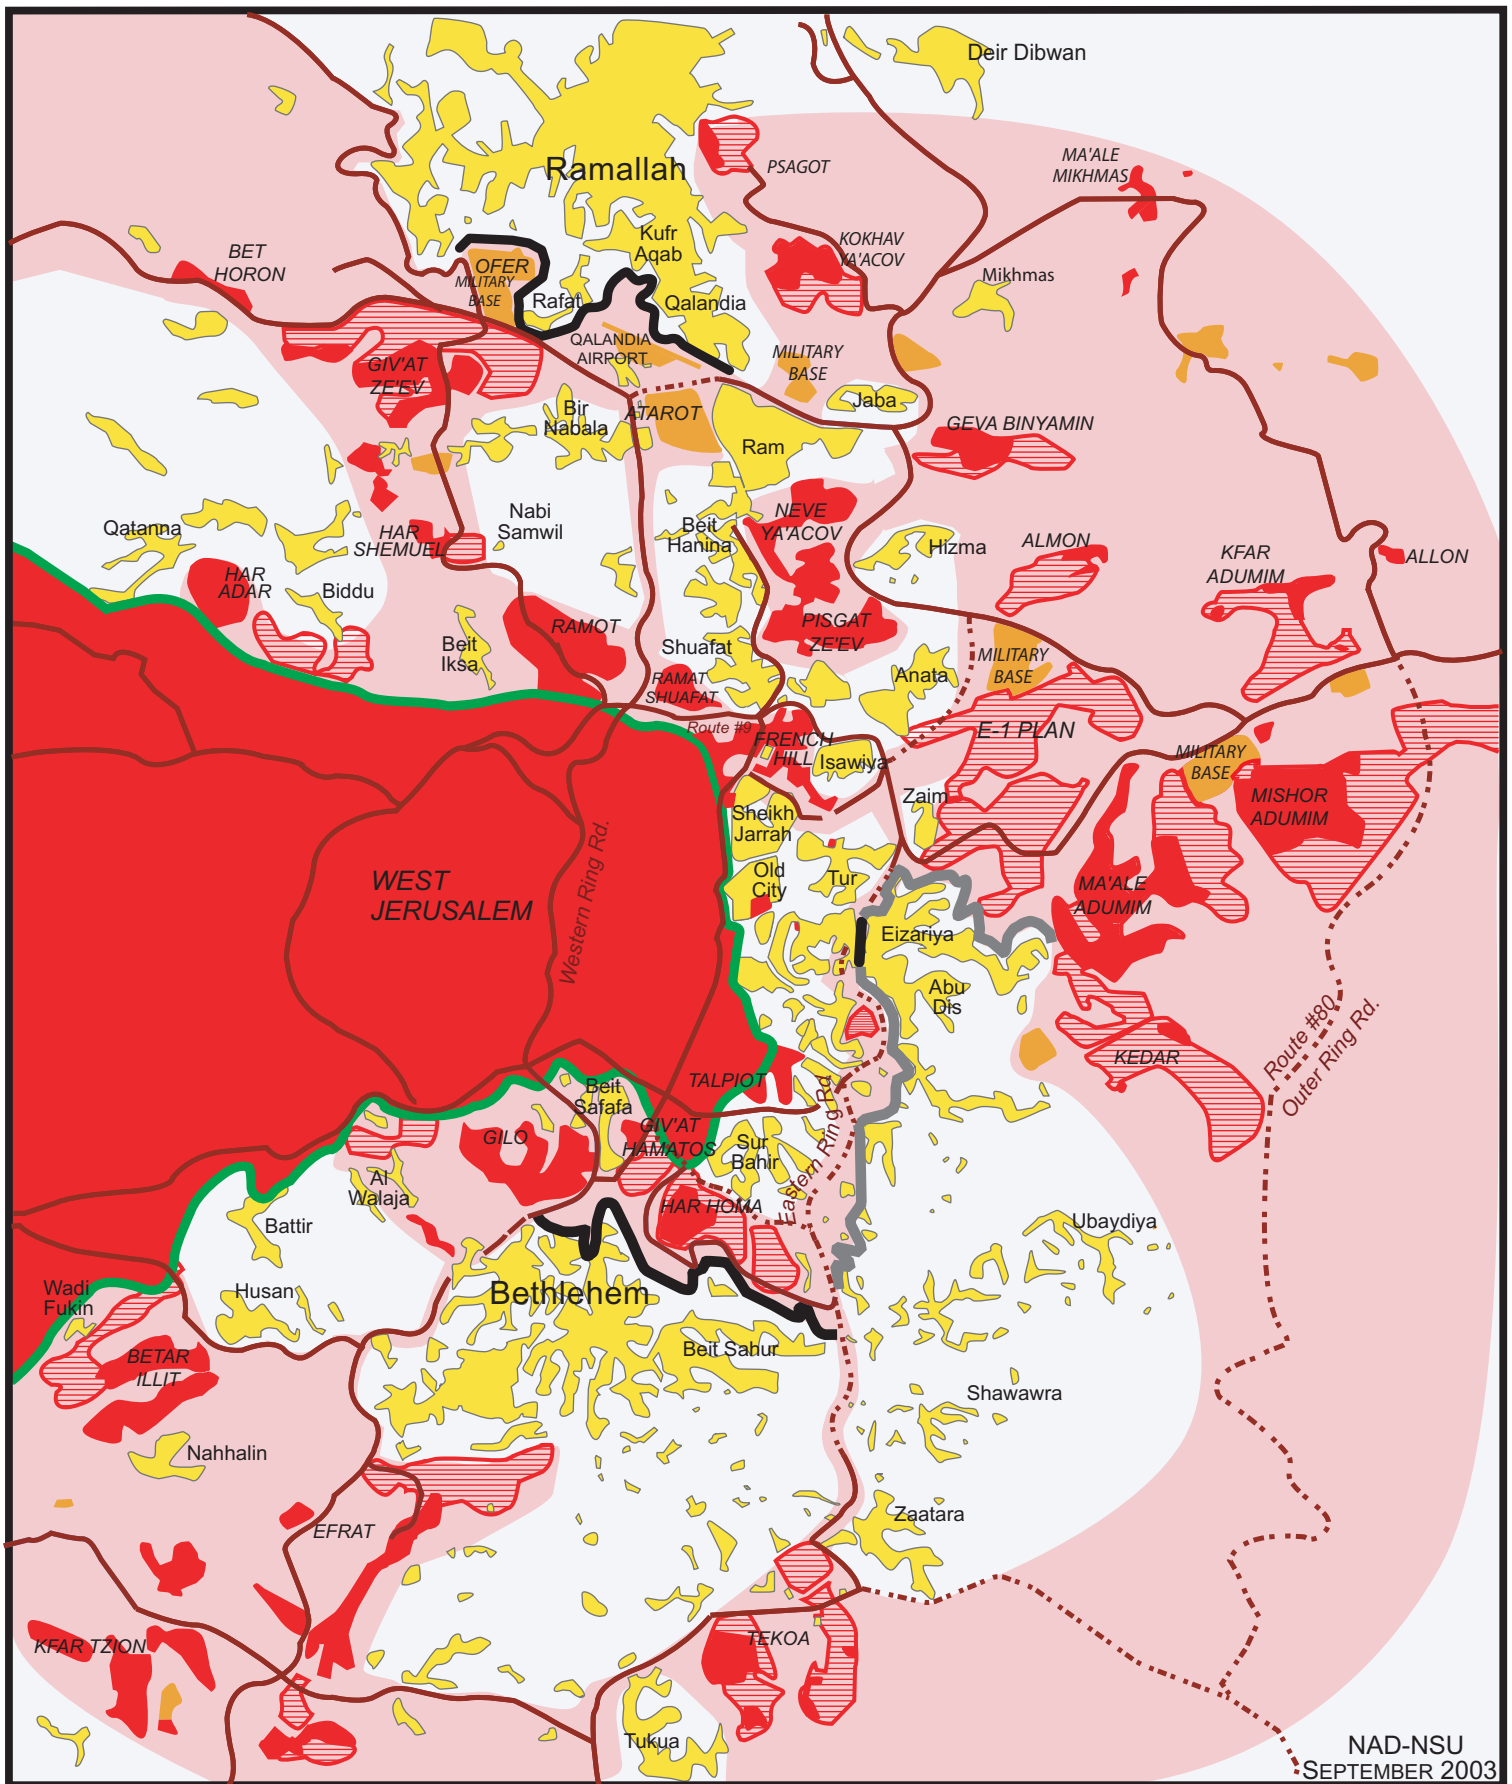

# ISRAEL'S COLONIZATION OF OCCUPIED EAST JERUSALEM

- |  |   |  |  |  |  |  |  |
|--|---|--|--|--|--|--|--|
|  | Palestinian City, Town or Village                             |  | Israeli Colony / Proposed or Projected Expansion |  | Israeli "Security" Wall (completed August 2003)        |  | Israeli Highway or Colony By-Pass Road           |
|  | Israeli Colony Blocs/Roads Encircling Occupied East Jerusalem |  | Israeli Military/Industrial Site                 |  | Palestinian Land Newly Confiscated for "Security" Wall |  | Projected Israeli Highway or Colony By-Pass Road |
|  |   |  |  |  |  |  | Green Line (1967 Pre-Occupation Border)          |